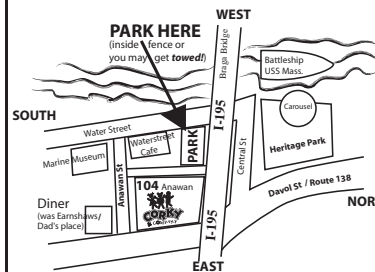

Visit www.corkysale.com
sign up for email ONLY offers
Get directions, Special event Schedule,

Sale info & more :D

104 Anawan St. Fall River, MA 02721
Our building is located near Battleship Cove.
Enter at the rear of the building.
GO TO 3rd Floor & Follow signs to the sale

PARKING:
Parking lot is the FENCED IN LOT across the side street

Directions:
From Providence/west: 195E to exit 5 (in MA) bear Left on ramp. Left at stop sign. Left at light. light and past Battleship Cove. Turn left on Anawan St. Building will be on your LEFT!

From New Bedford/East: 195W to Exit 5. THIS is a NEW ramp! go straight through light and past Battleship Cove. Turn left on Anawan St. Building will be on your LEFT!

From 24 South take 79S/138 exit towards waterfront. follow detour for Davol St. South. Turn right at light and go past Battleship Cove, follow road (bends to the left). Turn left on Anawan St. Building will be on your LEFT!

**** PLEASE...DO NOT PARK NEAR the LOADING DOCKS or YOU WILL BE TOWED!!! ****